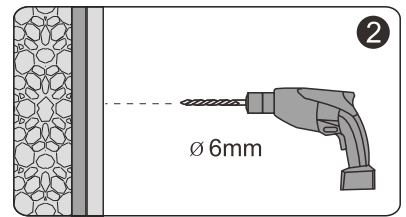

MALLET

SET SQUARE

PENCIL

DRILL BITS: 1/8", 3/16" ET 1/4"
*MASONRY DRILL BIT

SCREWS

Installation

A 01

SIZE	X1,mm	Y1,mm
800	778-790	778-790
900	878-890	878-890
1000	978-990	978-990

SIZE	X2,mm	SIZE	Y2,mm
900	878-890	760	738-750
1000	978-990	800	778-790
1200	1178-1190	800	778-790
1000	978-990	900	878-890
1200	1178-1190	900	878-890

Continue

A 02

Continue

A 03

Continue

A 04

Continue