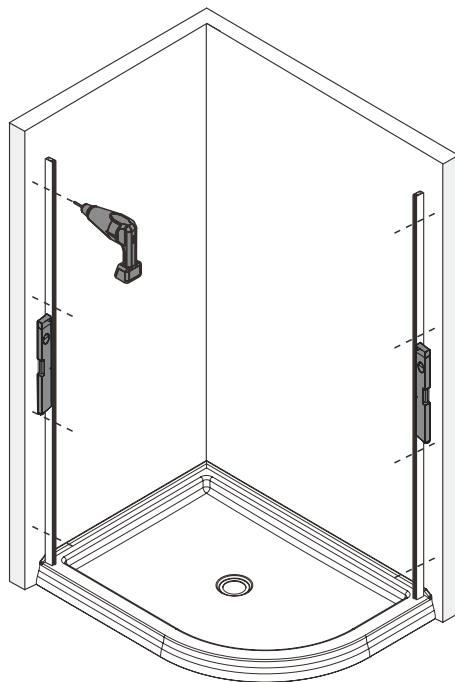

MALLET

SET SQUARE

PENCIL

DRILL BITS: 1/8", 3/16" ET 1/4"
*MASONRY DRILL BIT

SCREWS

Installation

A 01

SIZE	X1,mm	Y1,mm
800	778-790	778-790
900	878-890	878-890
1000	978-990	978-990

SIZE	X2,mm	SIZE	Y2,mm
900	878-890	760	738-750
1000	978-990	800	778-790
1200	1178-1190	800	778-790
1000	978-990	900	878-890
1200	1178-1190	900	878-890

Continue

A 02

Continue

A 03

Continue

A 04

Continue