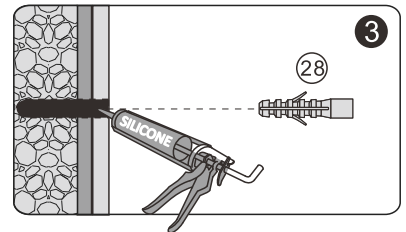

Continue

A 02