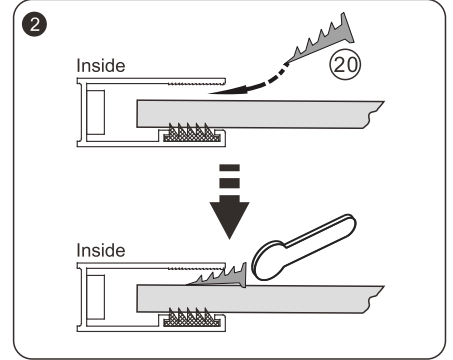

MALLET

SET SQUARE

PENCIL

DRILL BITS: 1/8", 3/16" ET 1/4"
*MASONRY DRILL BIT

SCREWS

Installation

A 01

SIZE	X1,mm	Y1,mm
800	778-790	778-790
900	878-890	878-890
1000	978-990	978-990

SIZE	X2,mm	SIZE	Y2,mm
900	878-890	760	738-750
1000	978-990	800	778-790
1200	1178-1190	800	778-790
1000	978-990	900	878-890
1200	1178-1190	900	878-890

Continue

A 02

Continue

A 03

Continue

A 04

Continue