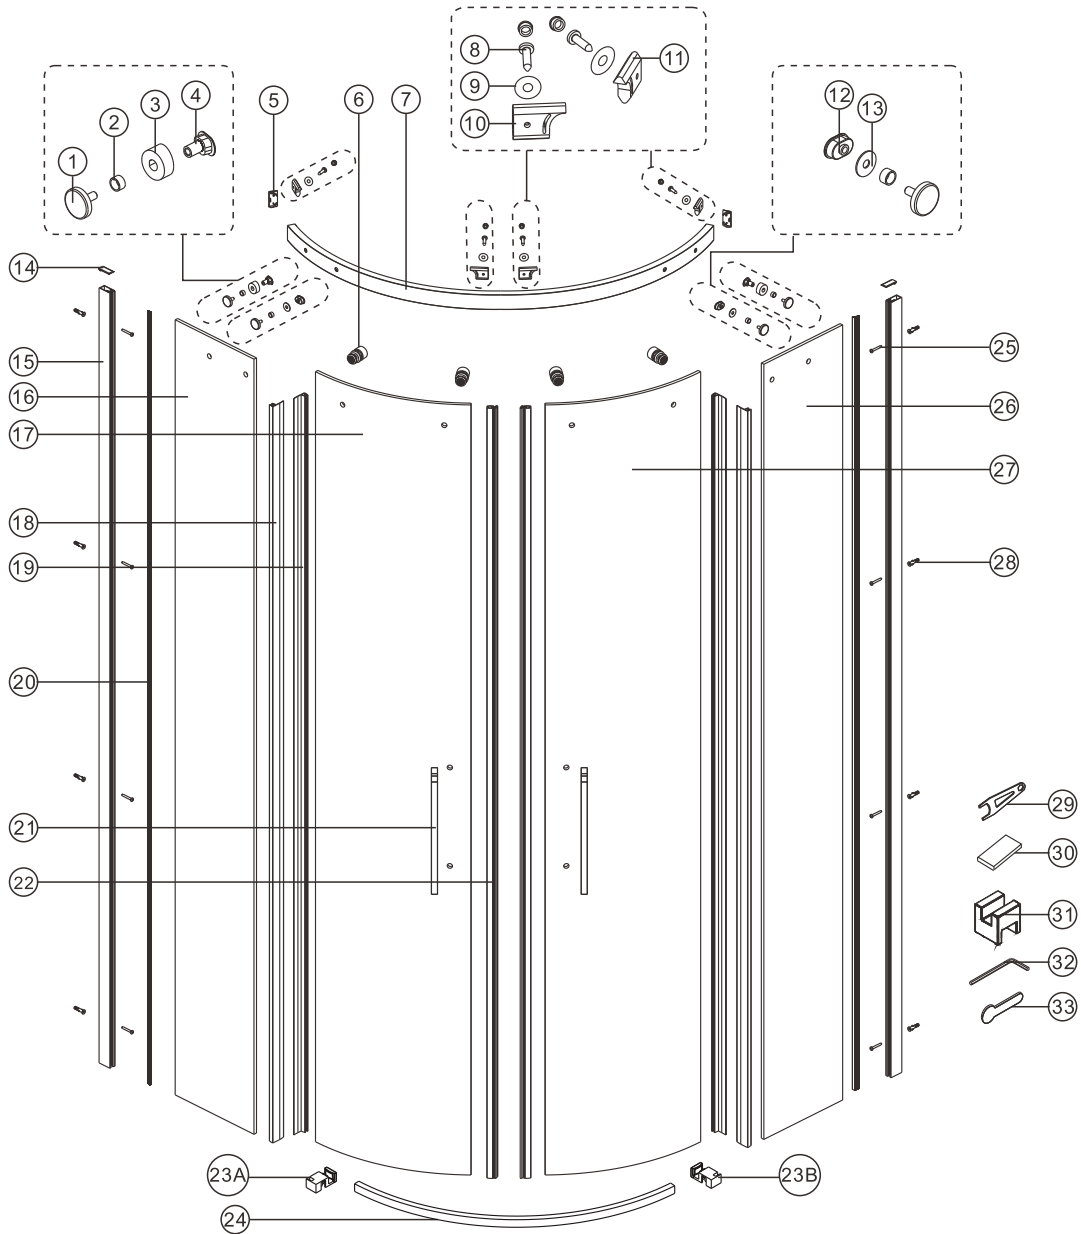

Important information

- Please read these instructions thoroughly and retain for future reference
- Always check for pipes and cables before drilling

CAUTION

- To prevent leaks, silicone must be applied on the outside of the shower and not on the inside
- Read all instruction carefully before starting the installation
- Save this manual for future reference

Contents

- PART LIST-----	PAGE 04-05
- PREPARATION & TOOL REQUIRED-----	PAGE 06
- INSTALLATION-----	PAGE 07
- CONTINUE-----	PAGE 08

PARTS LIST

1 4X	2 4X	3 2X	4 2X	5 2X	6 4X	7 1X
8 4X ST 4X8	9 4X	10 2X	11 2X	12 2X	13 2X	14 2X
15 2X	16 1X	17 1X	18 2X	19 2X	20 2X	21 2X
22 2X	23A 1X	23B 1X	24 1X	25 8X ST 4X40	26 1X	27 1X
28 8X	29 2X	30 5X	31 2X	32 3X	33 1X	

PARTS LIST

1 4X	2 4X	3 2X	4 2X	5 2X	6 4X	7 1X
8 4X ST 4X8	9 4X	10 2X	11 2X	12 2X	13 2X	14 2X
15 2X	16 1X	17 1X	18 2X	19 2X	20 2X	21 2X
22 2X	23A 1X	23B 1X	24 1X	25 8X	26 1X	27 1X
28 8X	29 2X	30 5X	31 2X	32 3X	33 1X	