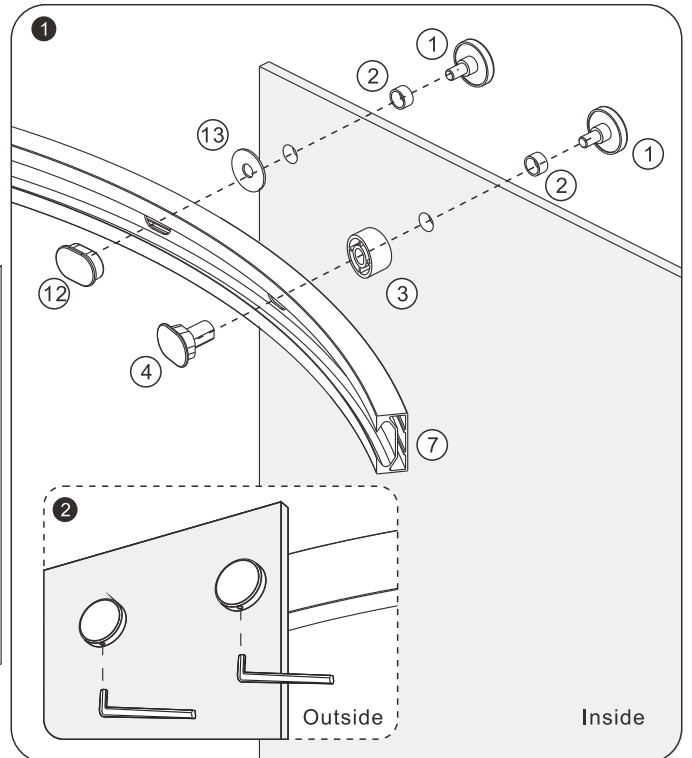

Important information

- Please read these instructions thoroughly and retain for future reference
- Always check for pipes and cables before drilling

CAUTION

- To prevent leaks, silicone must be applied on the outside of the shower and not on the inside
- Read all instruction carefully before starting the installation
- Save this manual for future reference

SIZE	X2,mm	SIZE	Y2,mm
900	878-890	760	738-750
1000	978-990	800	778-790
1200	1178-1190	800	778-790
1000	978-990	900	878-890
1200	1178-1190	900	878-890

Continue

A 02

Continue

A 03

Continue

A 04

Continue