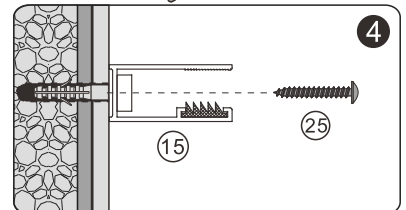

MALLET

SET SQUARE

PENCIL

DRILL BITS: 1/8", 3/16" ET 1/4"
*MASONRY DRILL BIT

SCREWS

Installation

A 01

SIZE	X1,mm	Y1,mm
800	778-790	778-790
900	878-890	878-890
1000	978-990	978-990

SIZE	X2,mm	SIZE	Y2,mm
900	878-890	760	738-750
1000	978-990	800	778-790
1200	1178-1190	800	778-790
1000	978-990	900	878-890
1200	1178-1190	900	878-890

Continue

A 02

Continue

A 03

Continue

A 04

Continue