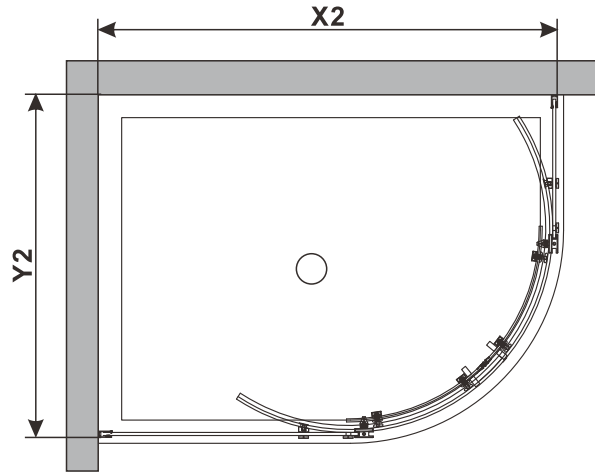

MALLET

SET SQUARE

PENCIL

DRILL BITS: 1/8", 3/16" ET 1/4"
*MASONRY DRILL BIT

SCREWS

Installation

A 01

SIZE	X1,mm	Y1,mm
800	778-790	778-790
900	878-890	878-890
1000	978-990	978-990

SIZE	X2,mm	SIZE	Y2,mm
900	878-890	760	738-750
1000	978-990	800	778-790
1200	1178-1190	800	778-790
1000	978-990	900	878-890
1200	1178-1190	900	878-890

Continue

A 02

Continue

A 03

Continue

A 04

Continue