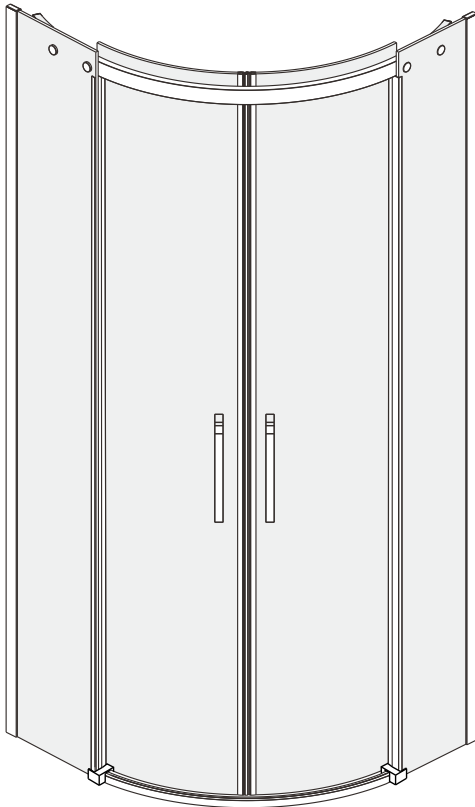

USER MANUAL

Thank you for choosing Better Bathrooms.
Please read this manual before installing your product
and keep for future reference.

better 
bathrooms

**PRODUCT NAME-AQUILA FRAMELESS
SLIDING QUADRANT & OFFSET DOOR
PRODUCT CODE-BEBA_27235~BEBA_27250
BEBA_27971~BEBA_27986**