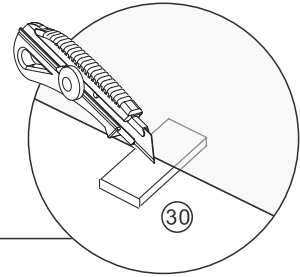

MALLET

SET SQUARE

PENCIL

DRILL BITS: 1/8", 3/16" ET 1/4"
*MASONRY DRILL BIT

SCREWS

Installation

A 01

SIZE	X1,mm	Y1,mm
800	778-790	778-790
900	878-890	878-890
1000	978-990	978-990

SIZE	X2,mm	SIZE	Y2,mm
900	878-890	760	738-750
1000	978-990	800	778-790
1200	1178-1190	800	778-790
1000	978-990	900	878-890
1200	1178-1190	900	878-890

Continue

A 02

Continue

A 03

Continue

A 04

Continue