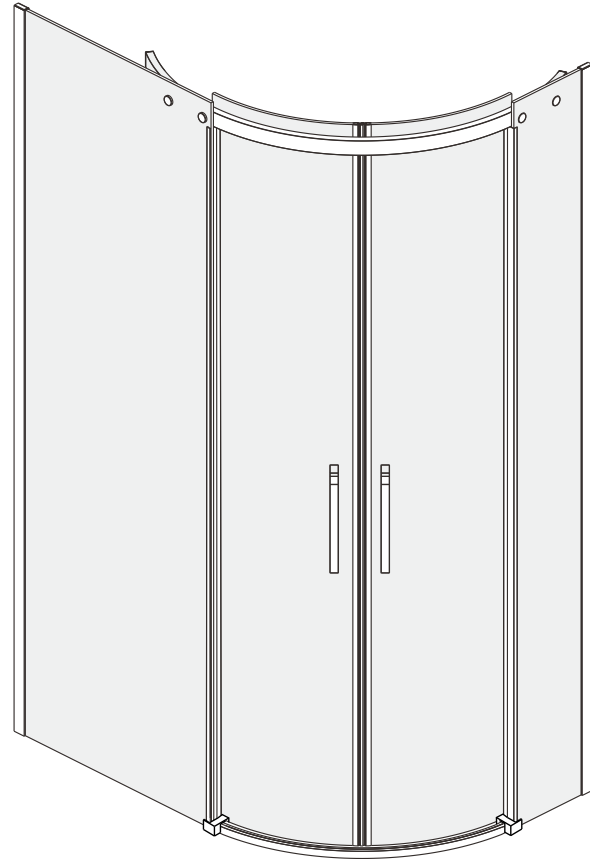

USER MANUAL

Thank you for choosing Better Bathrooms.
Please read this manual before installing your product
and keep for future reference.

better 
bathrooms

**PRODUCT NAME-AQUILA FRAMELESS
SLIDING QUADRANT & OFFSET DOOR
PRODUCT CODE-BEBA_27235~BEBA_27250
BEBA_27971~BEBA_27986**