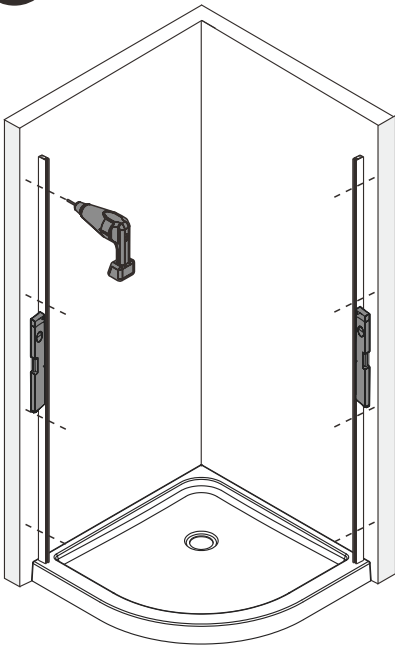

MALLET

SET SQUARE

PENCIL

DRILL BITS: 1/8", 3/16" ET 1/4"
*MASONRY DRILL BIT

SCREWS

Installation

A 01

SIZE	X1,mm	Y1,mm
800	778-790	778-790
900	878-890	878-890
1000	978-990	978-990

SIZE	X2,mm	SIZE	Y2,mm
900	878-890	760	738-750
1000	978-990	800	778-790
1200	1178-1190	800	778-790
1000	978-990	900	878-890
1200	1178-1190	900	878-890

Continue

A 02

Continue

A 03

Continue

A 04

Continue